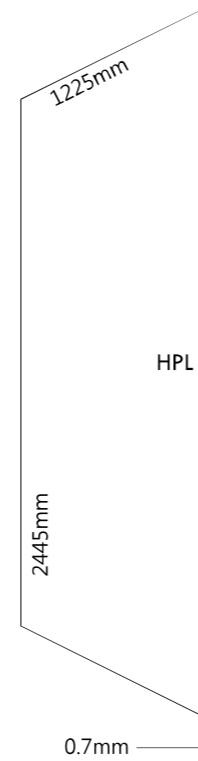

APPLICATIONS 应用

Clean Touch is particularly ideal for applications in:

Interior
Kitchen
Bathroom
Dining Tables

Child Care
Kindergarden
Preschool

Healthcare
Hospitals
Clinics
Pharmacies

Hospitality
Hotels
Restaurants
F&B Outlets

Others
Office
Furniture
Pharmaceutical

and other public places due to its hygienic surface and immaculate characteristics.

Clean Touch特别适用于以下领域：

室内
厨房
浴室
餐桌

育儿
幼儿园
学前班

卫生保健
医院
诊所
药房

款待
饭店
餐馆
餐饮店

其他
办公室
家具
制药业

和其他公共场所，因为其表面卫生和完美的特性。