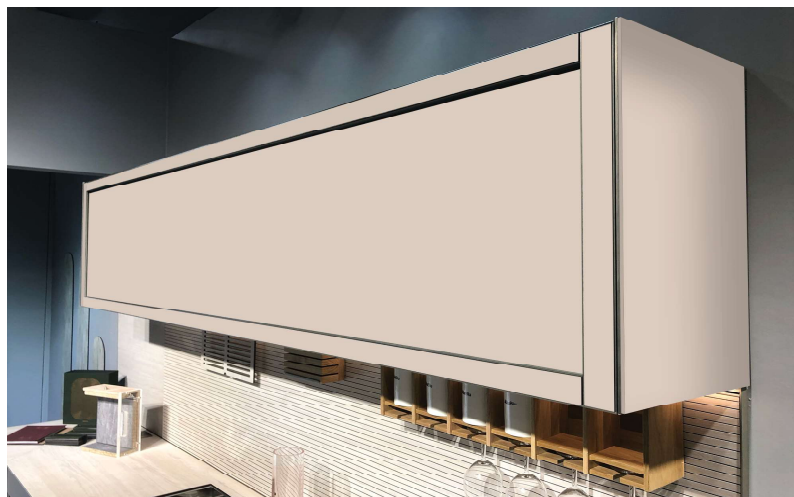

ALUMINIUM FRAME DOOR 铝框门

ALUMINIUM TRIM 铝修边拉手

AluBlu

AluBlu Limited
A1408 Sea View Estate, 2 Watson Road, Hong Kong
T: +852 2151 2880

廣州市歐銘實家具制品有限公司
中國廣州市南沙區黃閣鎮留新路1號A棟首層
T: +86 (020) 8465 8058

alublu.com